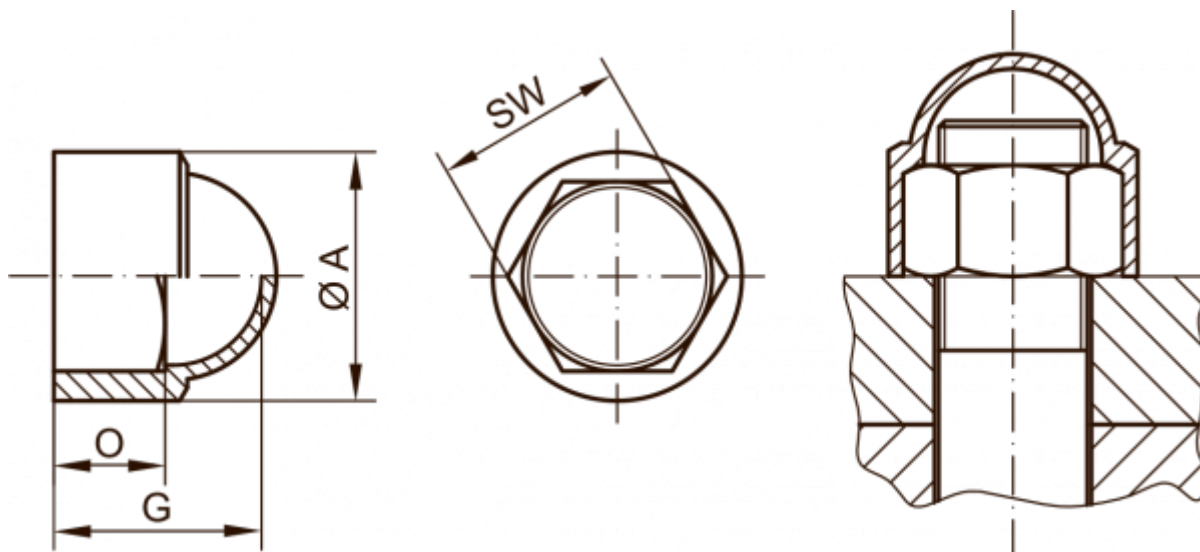

Data Sheet

Article number: 59GPN10003763

Description: KLEE Cap for nut GPN 1000 / 3763 - NV 65

Measures

| | |
|--------------------|-------------------|
| A | = 76.6 |
| For | = M42x1,5 - M42x3 |
| G | = 63 |
| O | = 42 |
| SW (Spanner width) | = 65 |